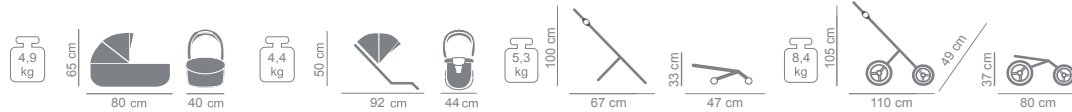

AND MANY MORE

BAG

ISOFIX BASE

FUR

JUNAMA CHROMAFLAIR

PRODUCER OF PRAMS
AND ARTICLES FOR CHILDREN

01

- Gondola:**
 Intended for children from the first day of life to about 6 months of age.
 large, comfortable gondola
 adjustable backrest
 comfortable mattress and 100% cotton lining
 carrying handle
 cover for legs to protect against cold
 large booth with a silent folding system
 ventilation window
- Walking seat:**
 Intended for children from 6 months to about 3 years old.
 adjustable backrest (for lying position)
 adjustable footrest trimmed with eco-leather
 removable barrier trimmed with eco-leather
 crotch strap
 5 point seat belts
 soft insert inside the seat
 the possibility of mounting front and back in relation to the direction of travel
- Construction:**
 aluminum frame with a simple folding system
 double, adjustable cushioning
 4 gel wheels
 steering axle with the possibility of locking for straight-ahead
 central brake
 ANTI SHOCK system
 MAX CLICK elements attachment system (front and back in relation to the direction of travel)
 adjustable guide, trimmed with elegant eco-leather
- CAR SEAT - JUNAMA KITE**
 intended for children from 1 day of life up to approx. 13 kg
 has ECE R44 / 04 approval
 assembly of the seat with the use of car belts or optionally with the use of ISOFIX base
 adapted to carry the child backwards in relation to the direction of travel
 comfortable carrying handle
 sun visor and footmuff
 a reduction insert for a newborn baby made of soft terry
 3 point seat belts
 Includes adapters that allow you to attach the seat to the pram frame.