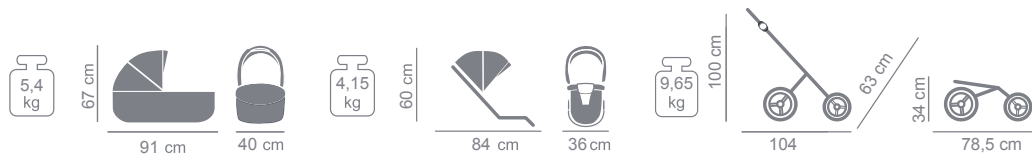

PRODUCER OF PRAMS
AND ARTICLES FOR CHILDREN