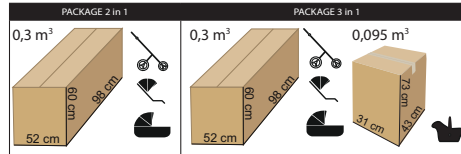

JUNAMA GLITTER V3

PRODUCER OF PRAMS
AND ARTICLES FOR CHILDREN

Gondola:
Intended for children from the first day of life to about 6 months of age.
large, comfortable gondola
adjustable backrest
comfortable mattress and 100% cotton lining
carrying handle
cover for legs to protect against cold
large booth with a silent folding system
ventilation window

Walking seat:
Intended for children from 6 months to about 3 years old.
adjustable backrest (for lying position)
adjustable footrest trimmed with eco-leather
removable barrier trimmed with eco-leather
crotch strap
5 point seat belts
soft insert inside the seat
the possibility of mounting front and back in relation to the direction of travel

Construction:
aluminum frame with a simple folding system
double, adjustable cushioning
4 gel wheels
steering axle with the possibility of locking for straight-ahead
central brake
ANTI SHOCK system
MAX CLICK elements attachment system (front and back in relation to the direction of travel)
adjustable guide, trimmed with elegant eco-leather
CAR SEAT - JUNAMA KITE
intended for children from 1 day of life up to approx. 13 kg
assembly of the seat with the use of car belts or optionally with the use of ISOFIX base
adapted to carry the child backwards in relation to the direction of travel
comfortable carrying handle
sun visor and footmuff
a reduction insert for a newborn baby made of soft terry
3 point seat belts
Includes adapters that allow you to attach the seat to the pram frame.

01

02

03

04

05

06