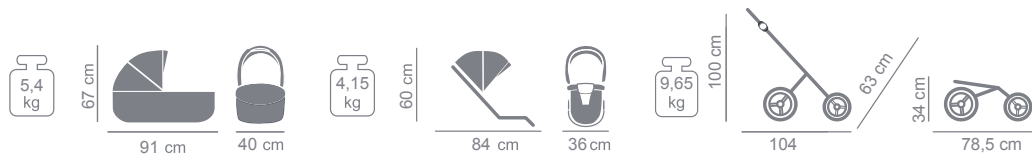

JUNAMA
CANDY

PRODUCER OF PRAMS
AND ARTICLES FOR CHILDREN