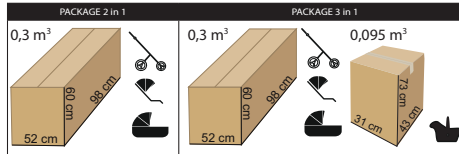

4,9 kg

65 cm

4,4 kg

50 cm

5,5 kg

100 cm

8,4 kg

105 cm