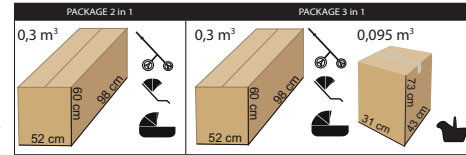

JUNAMA
AIR

PRODUCER OF PRAMS
AND ARTICLES FOR CHILDREN

Product specification:

- multi-stage hood regulation in carry cot and sport unit
- ultra-light flat-folding gondola
- carrycot has extensive ventilation panels
- carrycot is equipped with a memory foam mattress
- gradual adjustment of the backrest in the sport unit to the fully lying position
- detachable barrier hemmed with eco-leather
- waterproof material
- material resistant to UV radiation
- universal raincoat matching the walking version with a ventilation window
- five-point seat belts with height adjustment
- „MAX-CLIK“ is an innovative attachment system that allows you to attach carry cot to the chassis of the stroller forward and backward facing
- anti-shock absorption system

5901130707942 Junama Air 01
5901130707959 Junama Air 02
5901130707966 Junama Air 03
5901130707973 Junama Air 04
5906205573415 Junama Air 05
5906205573439 Junama Air 06
5901130760664 Junama Air 07