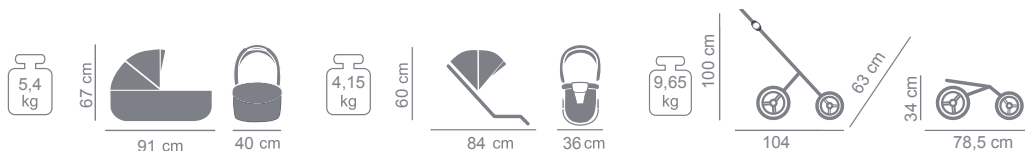

**JUNAMA
HEART**

PRODUCER OF PRAMS
AND ARTICLES FOR CHILDREN