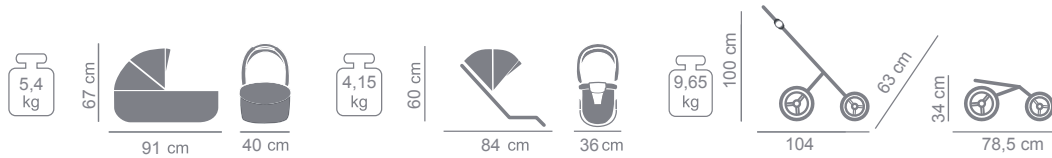

JUNAMA
SPORT

PRODUCER OF PRAMS
AND ARTICLES FOR CHILDREN