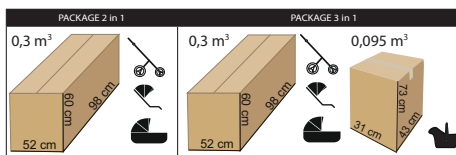

JUNAMA CLASSIC

PRODUCER OF PRAMS AND ARTICLES FOR CHILDREN

1. **Product specifications:**
2. intuitive „one hand“ carrycot release system
   - multi-stage carrycot hood regulation
   - carrycot made in 3D
   - detachable barrier hemmed with eco-leather
   - the possibility of attaching carry cot, sport unit and car seats forward or backward to the direction of travel
   - waterproof material
   - material resistant to UV radiation
   - gradual adjustment of the backrest in the sport unit to the fully lying position
   - five-point seat belts with height adjustment
   - „MAX-CLIK“ is an innovative attachment system that allows you to attach carrycot to the chassis of the stroller forward and backward facing
   - anti-shock absorption system