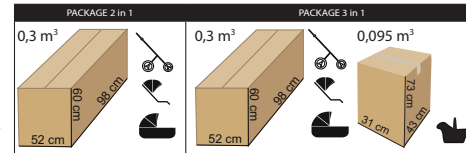

AND MANY MORE

BAG

ISOFIX BASE

FUR

JUNAMA CHROMAFLAIR

PRODUCER OF PRAMS
AND ARTICLES FOR CHILDREN

01

- Gondola:**
 Intended for children from the first day of life to about 6 months of age.
 large, comfortable gondola
 adjustable backrest
 comfortable mattress and 100% cotton lining
 carrying handle
 cover for legs to protect against cold
 large booth with a silent folding system
 ventilation window
- Walking seat:**
 Intended for children from 6 months to about 3 years old.
 adjustable backrest (for lying position)
 adjustable footrest trimmed with eco-leather
 removable barrier trimmed with eco-leather
 crotch strap
 5 point seat belts
 soft insert inside the seat
 the possibility of mounting front and back in relation to the direction of travel
- Construction:**
 aluminum frame with a simple folding system
 double, adjustable cushioning
 4 gel wheels
 steering axle with the possibility of locking for straight-ahead
 central brake
 ANTI SHOCK system
 MAX CLICK elements attachment system (front and back in relation to the direction of travel)
 adjustable guide, trimmed with elegant eco-leather
- CAR SEAT - JUNAMA KITE**
 intended for children from 1 day of life up to approx. 13 kg
 has ECE R44 / 04 approval
 assembly of the seat with the use of car belts or optionally with the use of ISOFIX base
 adapted to carry the child backwards in relation to the direction of travel
 comfortable carrying handle
 sun visor and footmuff
 a reduction insert for a newborn baby made of soft terry
 3 point seat belts
 Includes adapters that allow you to attach the seat to the pram frame.