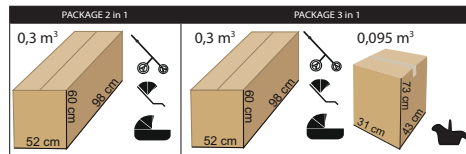

**JUNAMA
S-CLASS**

PRODUCER OF PRAMS
AND ARTICLES FOR CHILDREN

Product specifications:

- intuitive „one hand“ carrycot release system
- multi-stage hood regulation in carry cot and sport unit
- carrycot made in 3D
- carrycot is equipped with a memory foam mattress
- detachable barrier hemmed with eco-leather
- waterproof material
- material resistant to UV radiation
- gradual adjustment of the backrest in the sport unit to the fully lying position
- five-point seat belts with height adjustment
- „MAX-CLIK“ is an innovative attachment system that allows you to attach carry cot to the chassis of the stroller forward and backward facing
- anti-shock absorption system