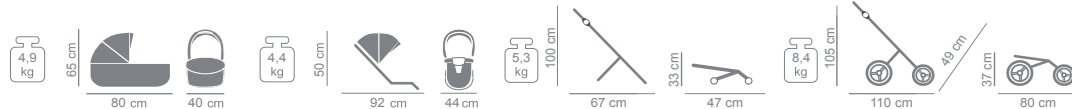

JUNAMA TERMO V3

PRODUCER OF PRAMS
AND ARTICLES FOR CHILDREN