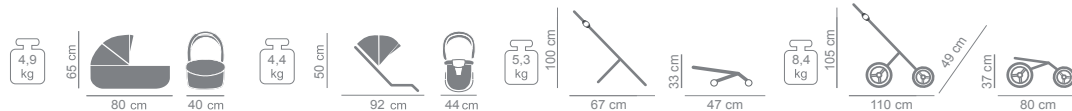

JUNAMA TERMO CHERRY

PRODUCER OF PRAMS
AND ARTICLES FOR CHILDREN

01

02

03

Gondola:
Intended for children from the first day of life to about 6 months of age.
large, comfortable gondola
adjustable backrest
comfortable mattress and 100% cotton lining
carrying handle
cover for legs to protect against cold
large booth with a silent folding system
ventilation window
Walking seat:
Intended for children from 6 months to about 3 years old.
adjustable backrest (for lying position)
adjustable footrest trimmed with eco-leather
removable barrier trimmed with eco-leather
crotch strap
5 point seat belts
soft insert inside the seat
the possibility of mounting front and back in relation to the direction of travel
Construction:
aluminum frame with a simple folding system
double, adjustable cushioning
4 gel wheels
steering axle with the possibility of locking for straight-ahead
central brake
ANTI SHOCK system
MAX CLICK elements attachment system (front and back in relation to the direction of travel)
adjustable guide, trimmed with elegant eco-leather
CAR SEAT - JUNAMA KITE
intended for children from 1 day of life up to approx. 13 kg
has ECE R44 / 04 approval
assembly of the seat with the use of car belts or optionally with the use of ISOFIX base
adapted to carry the child backwards in relation to the direction of travel
comfortable carrying handle
sun visor and footmuff
a reduction insert for a newborn baby made of soft terry
3 point seat belts
Includes adapters that allow you to attach the seat to the pram frame.