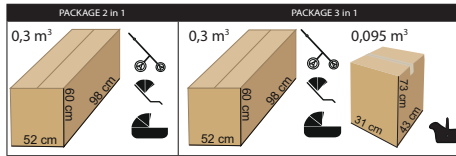

105

35 cm

75,5 cm

Space

PRODUCER OF PRAMS
AND ARTICLES FOR CHILDREN

Product specifications:

- intuitive „one hand“ carrycot release system
- multi-stage hood regulation in carry cot and sport unit
- detachable barrier hemmed with eco-leather
- the possibility of attaching carrycot, sport unit and car seats forward or backward to the direction of travel
- waterproof material
- material resistant to UV radiation
- gradual adjustment of the backrest in the sport unit to the fully lying position
- five-point seat belts with height adjustment
- „MAX-CLIK“ is an innovative attachment system that allows you to attach carry cot to the chassis of the stroller forward and backward facing
- anti-shock absorption system