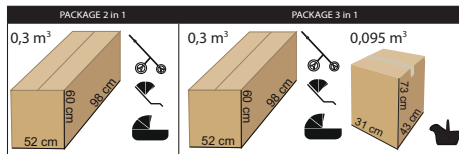

**JUNAMA
HEART**

PRODUCER OF PRAMS
AND ARTICLES FOR CHILDREN

1. **Product specifications:**
2. intuitive „one hand” carrycot release system
   - multi-stage carrycot hood regulation
   - carrycot made in 3D
   - detachable barrier hemmed with eco-leather
   - the possibility of attaching carry cot, sport unit and car seats forward or backward to the direction of travel
   - waterproof material
   - material resistant to UV radiation
   - gradual adjustment of the backrest in the sport unit to the fully lying position
   - five-point seat belts with height adjustment
   - „MAX-CLIK” is an innovative attachment system that allows you to attach carry cot to the chassis of the stroller forward and backward facing
   - anti-shock absorption system