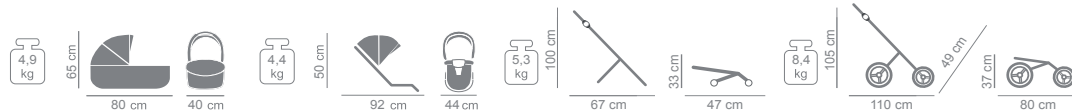

AND MANY MORE

JUNAMA TEDDY / VARSITY

PRODUCER OF PRAMS
AND ARTICLES FOR CHILDREN

- Product specification:**
- new luxury design, logo made by embroidery technique
 - intuitive „one hand“ gondola release system
 - multi-stage carry cot hood regulation
 - gondola made in 3D
 - carrycot is equipped with a memory foam mattress
 - detachable barrier hemmed with eco-leather
 - anti-shock shock absorption system
 - waterproof material
 - material resistant to UV radiation
 - gradual adjustment of the backrest in the walking version to the fully lying position
 - adjustable, five-point seat belts with height adjustment
 - „MAX-CLIK“ is an innovative attachment system that allows you to attach the gondola to the frame of the stroller forward and backward facing
 - anti-shock absorption system