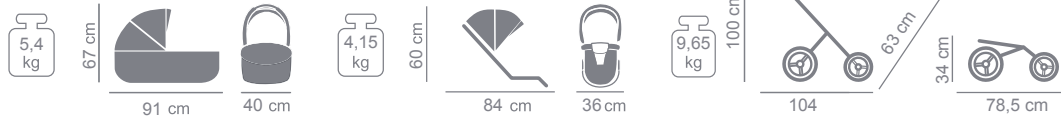

**JUNAMA
S-CLASS**

PRODUCER OF PRAMS
AND ARTICLES FOR CHILDREN