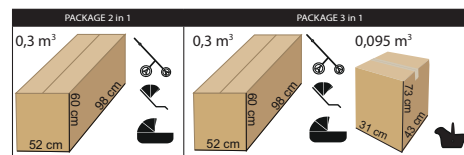

BAG

JUNAMA
CANDY