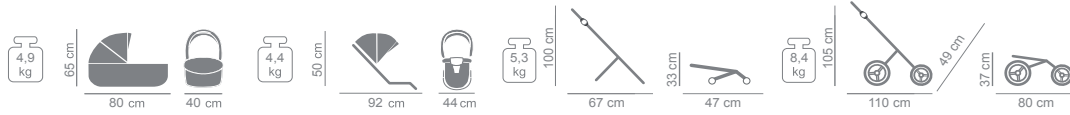

**Junama, Cybex, Joie, Maxi Cosi,
Britax Römer, Recaro, Be Safe,
Swandoo, Avionaut**

AND MANY MORE

BACKPACK

ISOFIX BASE

FUR

JUNAMA TERMO PEARL

PRODUCER OF PRAMS
AND ARTICLES FOR CHILDREN

Gondola:
 Intended for children from the first day of life to about 6 months of age.
 large, comfortable gondola
 adjustable backrest
 comfortable mattress and 100% cotton lining
 carrying handle
 cover for legs to protect against cold
 large booth with a silent folding system
 ventilation window
Walking seat:
 Intended for children from 6 months to about 3 years old.
 adjustable backrest (for lying position)
 adjustable footrest trimmed with eco-leather
 removable barrier trimmed with eco-leather
 crotch strap
 5 point seat belts
 soft insert inside the seat
 the possibility of mounting front and back in relation to the direction of travel
Construction:
 aluminum frame with a simple folding system
 double, adjustable cushioning
 4 gel wheels
 steering axle with the possibility of locking for straight-ahead
 central brake
 ANTI SHOCK system
 MAX CLICK elements attachment system (front and back in relation to the direction of travel)
 adjustable guide, trimmed with elegant eco-leather
CAR SEAT - JUNAMA KITE
 intended for children from 1 day of life up to approx. 13 kg
 has ECE R44 / 04 approval
 assembly of the seat with the use of car belts or optionally with the use of ISOFIX base
 adapted to carry the child backwards in relation to the direction of travel
 comfortable carrying handle
 sun visor and footmuff
 a reduction insert for a newborn baby made of soft terry
 3 point seat belts
 Includes adapters that allow you to attach the seat to the pram frame.