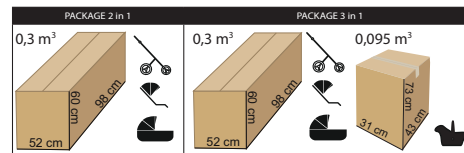

BACKPACK

JUNAMA
AIR PREMIUM