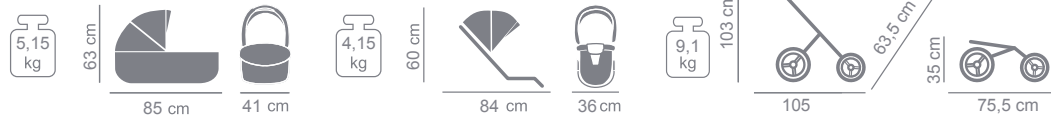

Space CARO

PRODUCER OF PRAMS
AND ARTICLES FOR CHILDREN