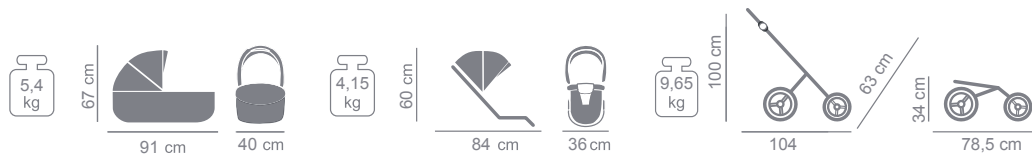

JUNAMA CLASSIC

PRODUCER OF PRAMS AND ARTICLES FOR CHILDREN