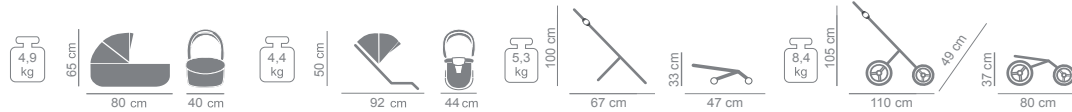

JUNAMA AIR V3

PRODUCER OF PRAMS
AND ARTICLES FOR CHILDREN

Gondola:
Intended for children from the first day of life to about 6 months of age.
large, comfortable gondola
adjustable backrest
comfortable mattress and 100% cotton lining
carrying handle
cover for legs to protect against cold
large booth with a silent folding system
ventilation window