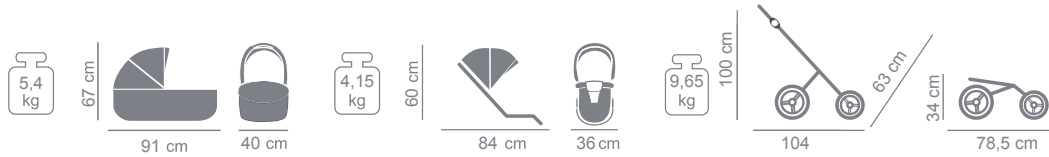

PRODUCER OF PRAMS
AND ARTICLES FOR CHILDREN

1. **Product specifications:**
2. intuitive „one hand“ carrycot release system
   - multi-stage carrycot hood regulation
   - carrycot made in 3D
   - detachable barrier hemmed with eco-leather
   - the possibility of attaching carry cot, sport unit and car seats forward or backward to the direction of travel
   - waterproof material
   - material resistant to UV radiation
   - gradual adjustment of the backrest in the sport unit to the fully lying position
   - five-point seat belts with height adjustment
   - „MAX-CLIK“ is an innovative attachment system that allows you to attach carrycot to the chassis of the stroller forward and backward facing
   - anti-shock absorption system

5901130800544 Junama Dolce 01
5901130800384 Junama Dolce 02
5901130800391 Junama Dolce 03
5901130800407 Junama Dolce 04
5901130800414 Junama Dolce 05
5901130741199 Junama Dolce 06
5901130741205 Junama Dolce 07
5901130744206 Junama Dolce 08