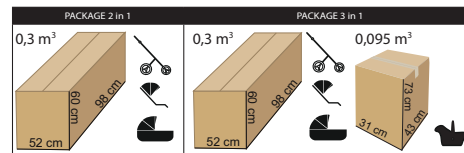

JUNAMA TERMO V3

PRODUCER OF PRAMS
AND ARTICLES FOR CHILDREN

Gondola:
Intended for children from the first day of life to about 6 months of age.
large, comfortable gondola
adjustable backrest
comfortable mattress and 100% cotton lining
carrying handle
cover for legs to protect against cold
large booth with a silent folding system
ventilation window

Walking seat:
Intended for children from 6 months to about 3 years old.
adjustable backrest (for lying position)
adjustable footrest trimmed with eco-leather
removable barrier trimmed with eco-leather
crotch strap
5 point seat belts
soft insert inside the seat
the possibility of mounting front and back in relation to the direction of travel

Construction:
aluminum frame with a simple folding system
double, adjustable cushioning
4 gel wheels
steering axle with the possibility of locking for straight-ahead
central brake
ANTI SHOCK system
MAX CLICK elements attachment system (front and back in relation to the direction of travel)
adjustable guide, trimmed with elegant eco-leather

CAR SEAT - JUNAMA KITE
intended for children from 1 day of life up to approx. 13 kg
has ECE R44 / 04 approval
assembly of the seat with the use of car belts or optionally with the use of ISOFIX base
adapted to carry the child backwards in relation to the direction of travel
comfortable carrying handle
sun visor and footmuff
a reduction insert for a newborn baby made of soft terry
3 point seat belts
Includes adapters that allow you to attach the seat to the pram frame.

01

02

03

04

05

06