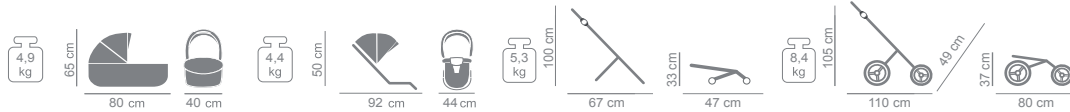

**JUNAMA
HAND CRAFT
GLITTER**

PRODUCER OF PRAMS
AND ARTICLES FOR CHILDREN