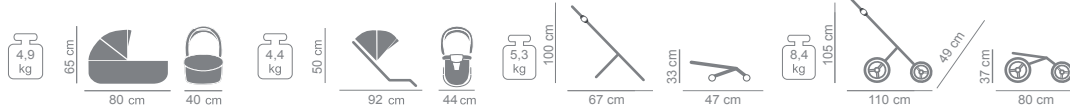

EXAMPLES OF COMPATIBLE CAR SEATS WITH JUNAMA ADAPTERS:

Junama, Cybex, Joie, Maxi Cosi, Britax Römer, Recaro, Be Safe, Swandoo, Avionaut

AND MANY MORE

CAR SEAT ASSEMBLY

ISOFIX BASE

FUR

JUNAMA
AIR

PRODUCER OF PRAMS
AND ARTICLES FOR CHILDREN