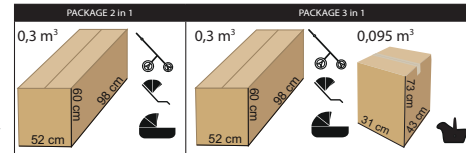

**JUNAMA
HAND CRAFT
GLITTER**

PRODUCER OF PRAMS
AND ARTICLES FOR CHILDREN

1. **Product specification:**
2. new luxury design, logo made by embroidery technique
   - special detailing - glitter
   - intuitive „one hand” gondola release system
   - multi-stage carry cot hood regulation
   - gondola made in 3D
   - carrycot is equipped with a memory foam mattress
   - detachable barrier hemmed with eco-leather
   - anti-shock shock absorption system
   - waterproof material
   - material resistant to UV radiation
   - gradual adjustment of the backrest in the walking version to the fully lying position
   - adjustable, five-point seat belts with height adjustment
   - „MAX-CLIK” is an innovative attachment system that allows you to attach the gondola to the frame of the stroller forward and backward facing
   - anti-shock absorption system

01

02

03

04