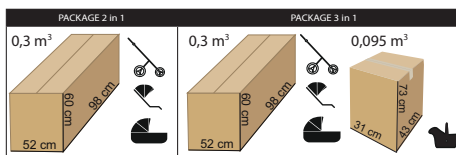

BAG

PRODUCER OF PRAMS
AND ARTICLES FOR CHILDREN