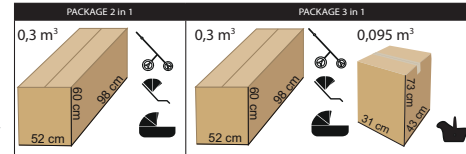

**Junama, Cybex, Joie, Maxi Cosi,
Britax Römer, Recaro, Be Safe,
Swandoo, Avionaut**

AND MANY MORE

BACKPACK

ISOFIX BASE

FUR

JUNAMA TERMO PEARL

PRODUCER OF PRAMS
AND ARTICLES FOR CHILDREN

Gondola:
 Intended for children from the first day of life to about 6 months of age.
 large, comfortable gondola
 adjustable backrest
 comfortable mattress and 100% cotton lining
 carrying handle
 cover for legs to protect against cold
 large booth with a silent folding system
 ventilation window
Walking seat:
 Intended for children from 6 months to about 3 years old.
 adjustable backrest (for lying position)
 adjustable footrest trimmed with eco-leather
 removable barrier trimmed with eco-leather
 crotch strap
 5 point seat belts
 soft insert inside the seat
 the possibility of mounting front and back in relation to the direction of travel
Construction:
 aluminum frame with a simple folding system
 double, adjustable cushioning
 4 gel wheels
 steering axle with the possibility of locking for straight-ahead
 central brake
 ANTI SHOCK system
 MAX CLICK elements attachment system (front and back in relation to the direction of travel)
 adjustable guide, trimmed with elegant eco-leather
CAR SEAT - JUNAMA KITE
 intended for children from 1 day of life up to approx. 13 kg
 has ECE R44 / 04 approval
 assembly of the seat with the use of car belts or optionally with the use of ISOFIX base
 adapted to carry the child backwards in relation to the direction of travel
 comfortable carrying handle
 sun visor and footmuff
 a reduction insert for a newborn baby made of soft terry
 3 point seat belts
 Includes adapters that allow you to attach the seat to the pram frame.