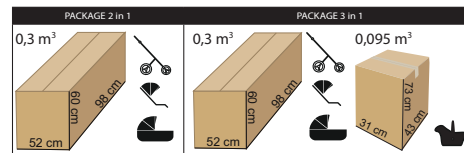

JUNAMA TERMO CHERRY

PRODUCER OF PRAMS
AND ARTICLES FOR CHILDREN

01

02

03

Gondola:
Intended for children from the first day of life to about 6 months of age.
large, comfortable gondola
adjustable backrest
comfortable mattress and 100% cotton lining
carrying handle
cover for legs to protect against cold
large booth with a silent folding system
ventilation window
Walking seat:
Intended for children from 6 months to about 3 years old.
adjustable backrest (for lying position)
adjustable footrest trimmed with eco-leather
removable barrier trimmed with eco-leather
crotch strap
5 point seat belts
soft insert inside the seat
the possibility of mounting front and back in relation to the direction of travel
Construction:
aluminum frame with a simple folding system
double, adjustable cushioning
4 gel wheels
steering axle with the possibility of locking for straight-ahead
central brake
ANTI SHOCK system
MAX CLICK elements attachment system (front and back in relation to the direction of travel)
adjustable guide, trimmed with elegant eco-leather
CAR SEAT - JUNAMA KITE
intended for children from 1 day of life up to approx. 13 kg
has ECE R44 / 04 approval
assembly of the seat with the use of car belts or optionally with the use of ISOFIX base
adapted to carry the child backwards in relation to the direction of travel
comfortable carrying handle
sun visor and footmuff
a reduction insert for a newborn baby made of soft terry
3 point seat belts
Includes adapters that allow you to attach the seat to the pram frame.