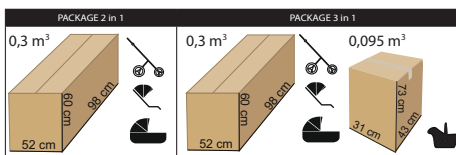

AND MANY MORE

diamond S LINE

PRODUCER OF PRAMS
AND ARTICLES FOR CHILDREN

Product specifications:

- intuitive „one hand“ carrycot release system
- multi-stage carrycot hood regulation
- carrycot made in 3D
- detachable barrier hemmed with eco-leather
- the possibility of attaching carry cot, sport unit and car seats forward or backward to the direction of travel
- waterproof material
- material resistant to UV radiation
- gradual adjustment of the backrest in the sport unit to the fully lying position
- five-point seat belts with height adjustment
- „MAX-CLIK“ is an innovative attachment system that allows you to attach carry cot to the chassis of the stroller forward and backward facing
- anti-shock absorption system